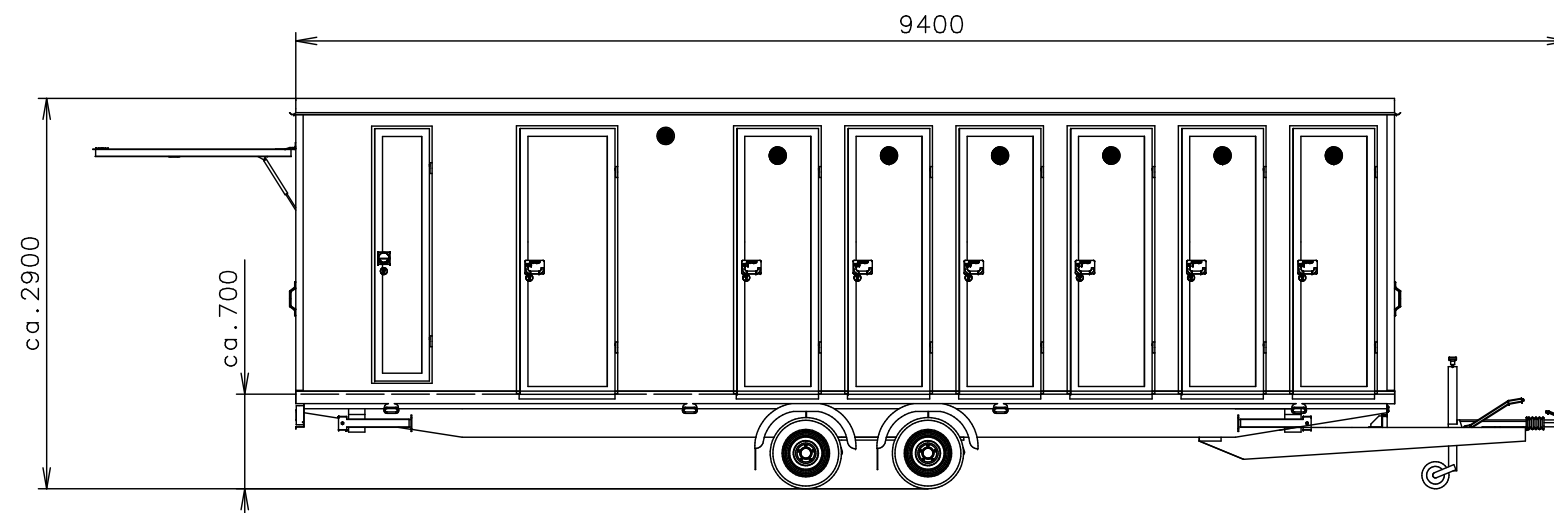

Ⓢ Electric connection (through the floor) (230V-16A)

Ⓣ Effluent connection ø110 (through floor)

Ⓜ Power point

Ⓛ Light switch

Ⓜ Switch board (1300 over floor)

ⓧ LED sensorlight

Ⓞ LED spotlight

Ⓜ Heating (750W)

Ⓞ Floor drain hole

Ⓢ Sink ø335 (stainless steel) + standard water tap (only cold water)

Ⓢ Hanging toilet

Ⓢ Urinal - Vitra Siko (water flush)

Ⓢ Urinal - Vitra Siko (water flush) - 150 mm lower

Ⓜ Ventilation ø120

Ⓜ Toilet paper holder

Ⓢ Clothes hanger

— Mirror (2100 x 600)

① Foldable stairs Serena

(Cabling and piping is not shown on the 3D views and drawings)

Without toilet brushes

Waste water from sinks and urinals under floor to the connection point