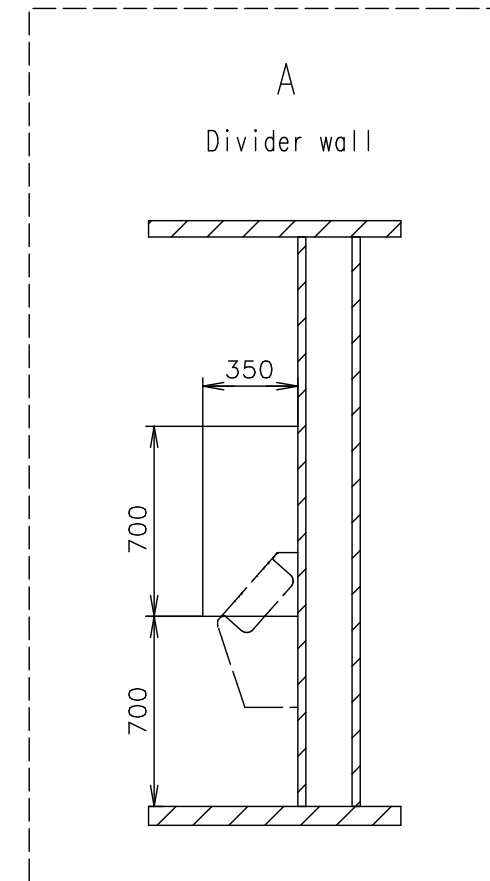

Connection hoses and cables	
Water hose:	✓
Waste water hose:	✗
Electric cable:	✓

Without toilet brushes

Waste water from sinks and urinals under floor to the connection point

Notes: Working desks in waterproof compact desk Egger (dark color)

Interior height:	2100 mm	Total weight:	3500 kg
Color:	RAL 9010	Tare weight-estimate:	3300 kg
Floor:	PVC black	Centre of wheels from rear side:	4210 mm
Date:	16.2.2024	Wheels:	195/50 R13C

EUROWAGON

Drawing number:
4476-81-1_2/3

(Cabling and piping is not shown on the 3D views and drawings)