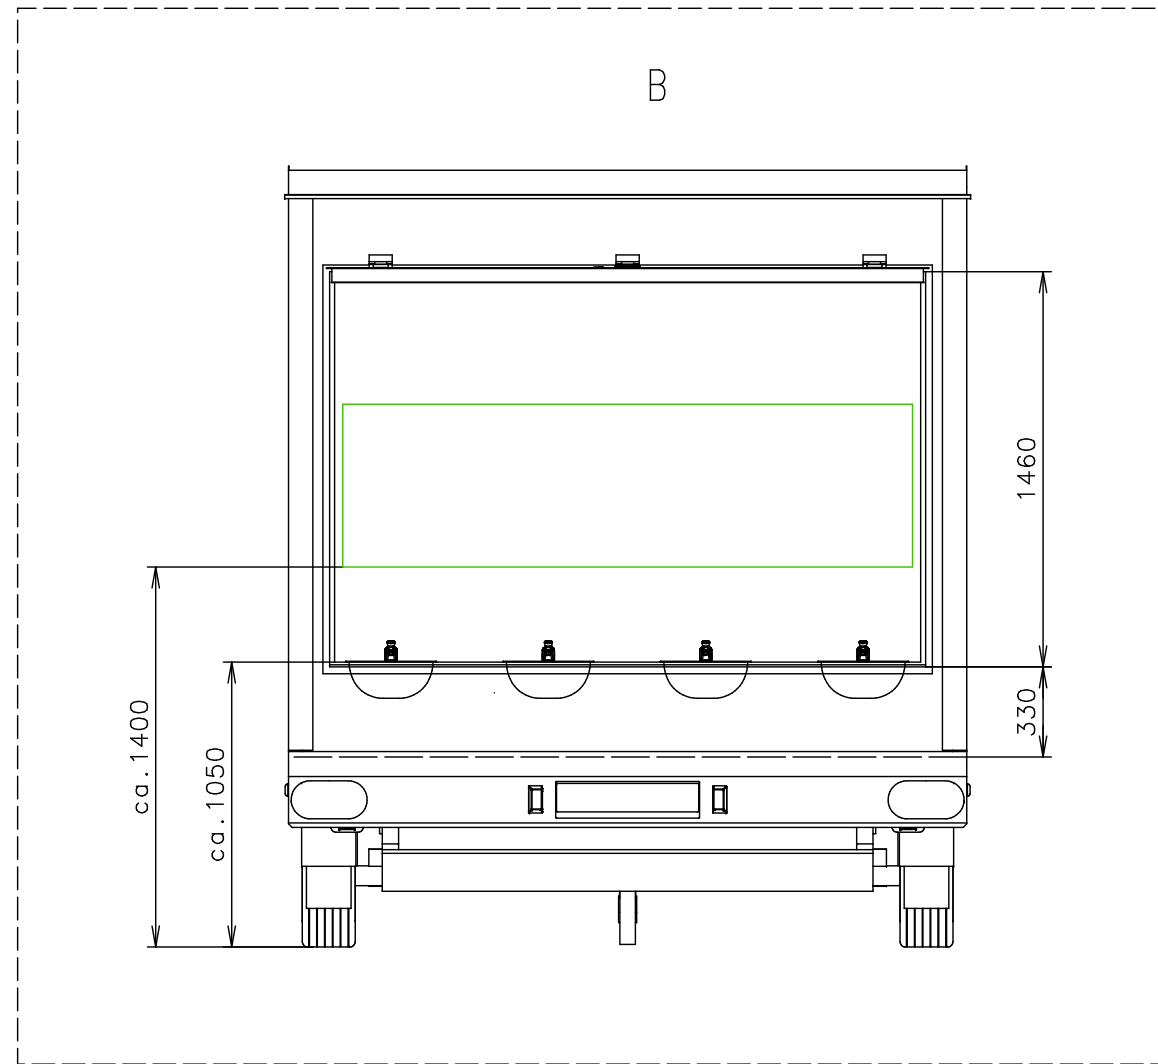

Connection hoses and cables	
Water hose:	✓
Waste water hose:	✗
Electric cable:	✓

Without toilet brushes

Waste water from sinks and urinals under floor to the connection point

Notes: Working desks in waterproof compact desk Egger (dark color)

Interior height:	2100 mm	Total weight:	3500 kg
Color:	RAL 9010	Tare weight-estimate:	3300 kg
Floor:	PVC black	Centre of wheels from rear side:	4210 mm
Date:	16.2.2024	Wheels:	195/50 R13C

EUROWAGON

Drawing number:
4476-81-1_2/3

(Cabling and piping is not shown on the 3D views and drawings)