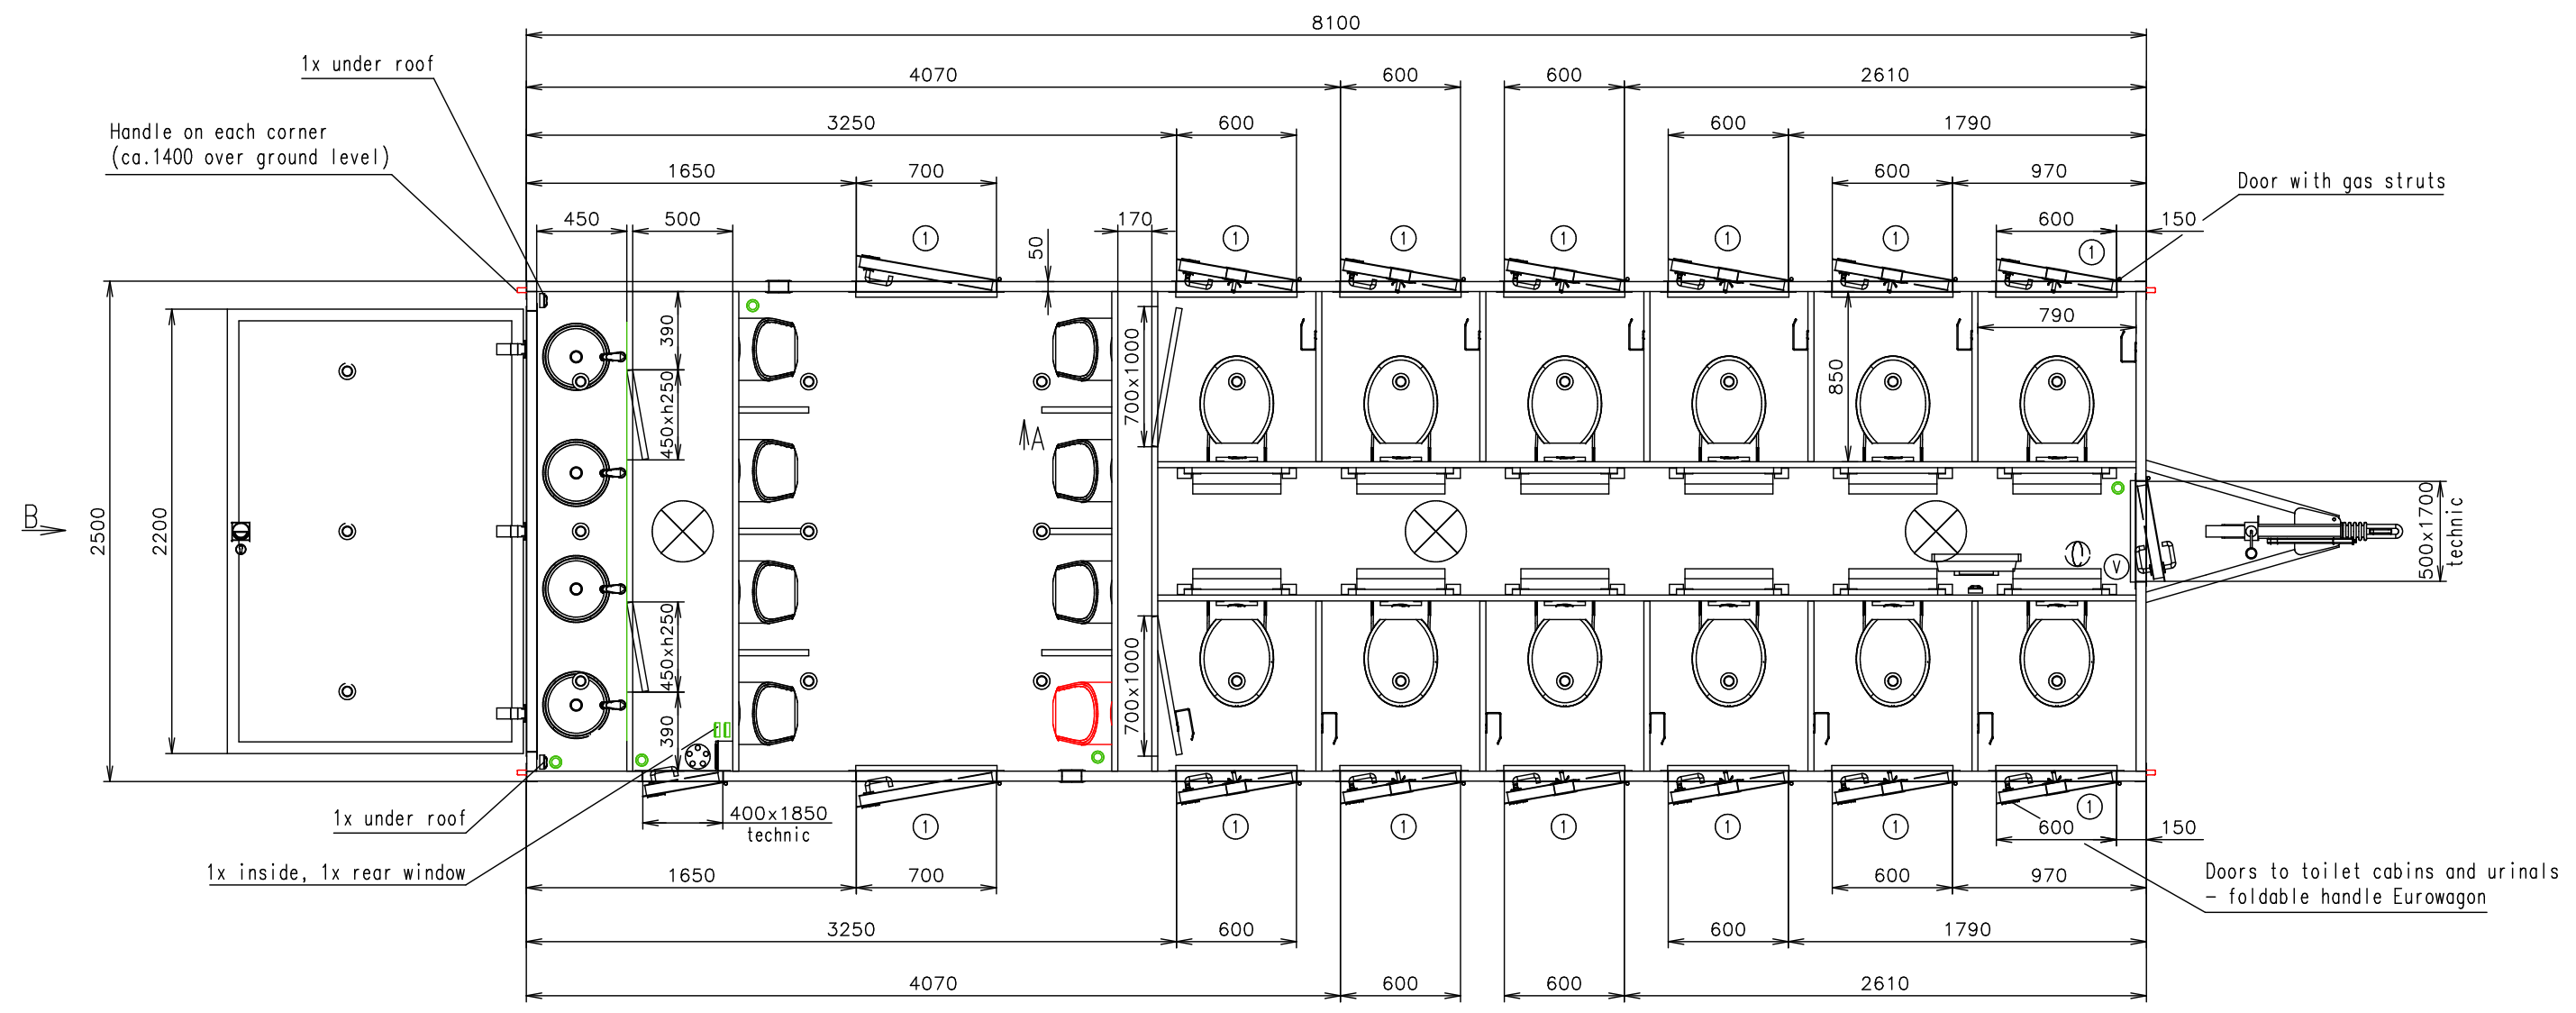

Connection hoses and cables	
Water hose:	✓
Waste water hose:	✗
Electric cable:	✓

Without toilet brushes

Waste water from sinks and urinals under floor to the connection point

Notes: Working desks in waterproof compact desk Egger (dark color)

Interior height:	2100 mm	Total weight:	3500 kg
Color:	RAL 9010	Tare weight-estimate:	3300 kg
Floor:	PVC black	Centre of wheels from rear side:	4210 mm
Date:	16.2.2024	Wheels:	195/50 R13C

Drawing number:
4476-81-1_1/3

(Cabling and piping is not shown on the 3D views and drawings)

Connection hoses and cables	
Water hose:	✓
Waste water hose:	✗
Electric cable:	✓

Without toilet brushes

Waste water from sinks and urinals under floor to the connection point

Ⓞ Floor drain hole

Ⓢ Sink ø335 (stainless steel) + standard water tap (only cold water)

Ⓢ Hanging toilet

Ⓢ Urinal - Vitra Siko (water flush)

Ⓢ Urinal - Vitra Siko (water flush) - 150 mm lower

Ⓜ Ventilation ø120